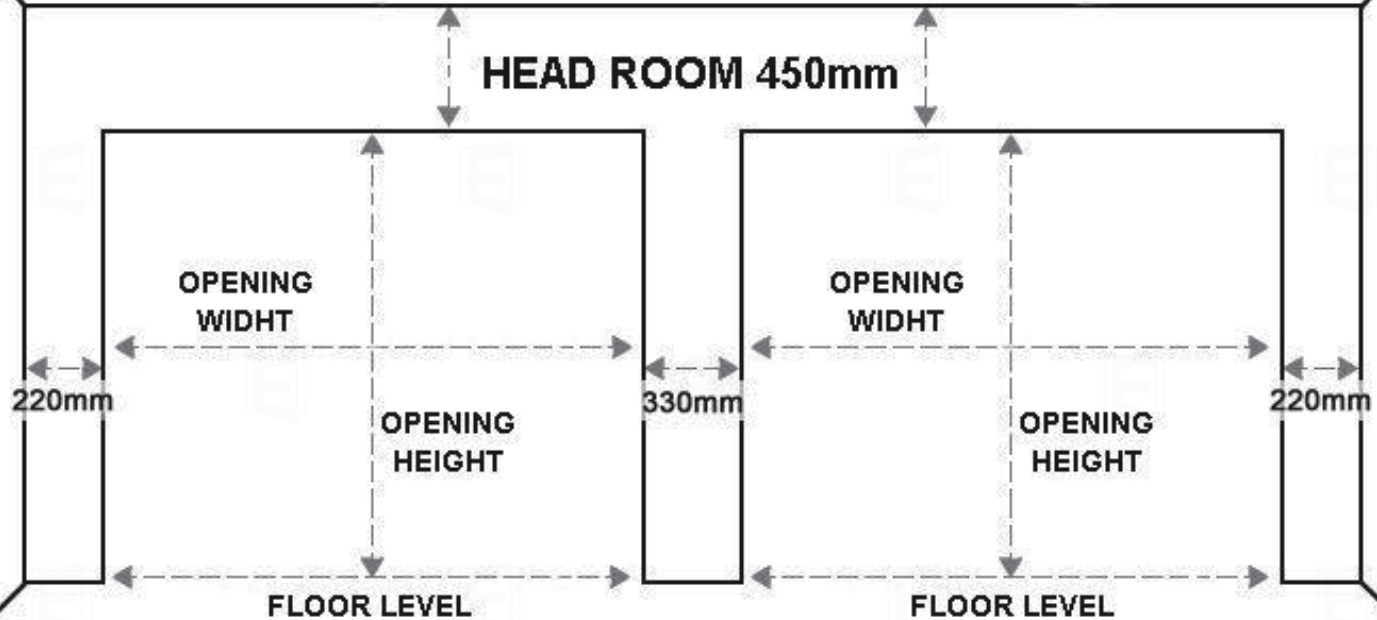

PHIG-14

PHIG-15

ELITE
Doors & Windows

MINIMUM SINGLE ROLLER DOOR OPENING SIZES

Structure Drawing of Sectional Door

- ① Horizontal track
- ② Vertical track
- ③ Nylon roller
- ④ Bottom roller bracket
- ⑤ Aluminum seal with rubber
- ⑥ Panel
- ⑦ Middle hinge
- ⑧ Round window
- ⑨ Side hinge
- ⑩ L profile support