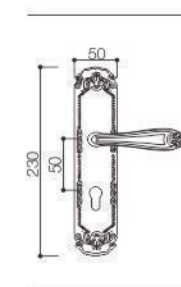

Door Handle

SEIZE THE FUTURE

ELITE

Zinc Alloy 50 Door Lock Series

Door Handle

SEIZE THE FUTURE