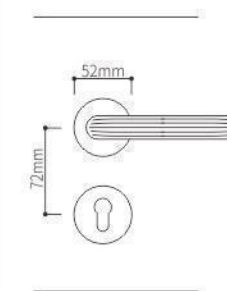

Door Handle

SEIZE THE FUTURE

ELITE

Zinc Alloy Split Lock Series