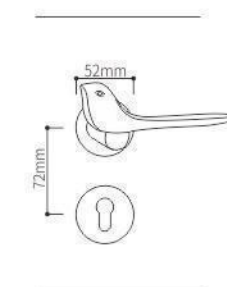

ELITE

Zinc Alloy Split Lock Series

Door Handle

SEIZE THE FUTURE

Z02210 PVD

Z02210

Z02210

Z02210