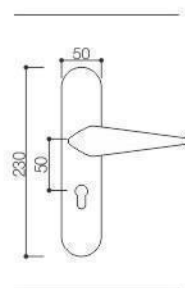

Door Handle

SEIZE THE FUTURE

Door Handle

SEIZE THE FUTURE

ELITE

Zinc Alloy 50 Door Lock Series