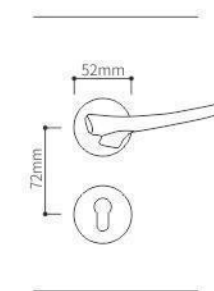

Door Handle

SEIZE THE FUTURE

ELITE

Zinc Alloy Split Lock Series

Z02202

Z02202

Z02202