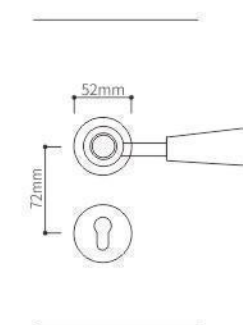

Door Handle

SEIZE THE FUTURE

ELITE

Zinc Alloy Split Lock Series