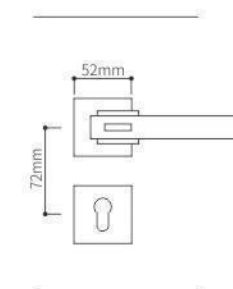

Door Handle

SEIZE THE FUTURE

ELITE

Zinc Alloy Split Lock Series