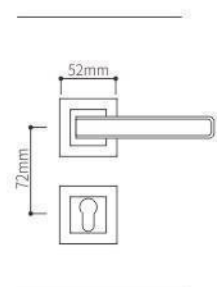

Door Handle

SEIZE THE FUTURE

ELITE

Zinc Alloy Split Lock Series

Door Handle

SEIZE THE FUTURE