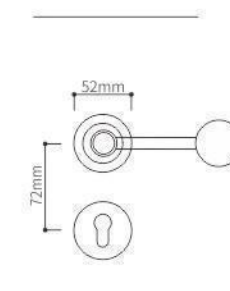

Door Handle

SEIZE THE FUTURE

ELITE

Zinc Alloy Split Lock Series

Door Handle

SEIZE THE FUTURE