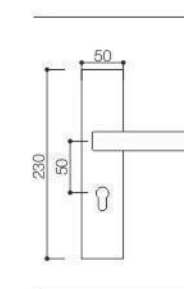

Door Handle

SEIZE THE FUTURE

ELITE

Zinc Alloy 50 Door Lock Series