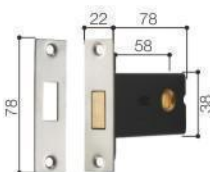

Door Handle

SEIZE THE FUTURE

YX-0251

Material: Zinc-alloy

Select body:

Appy: Wooden doors/Metal doors

YX-0251