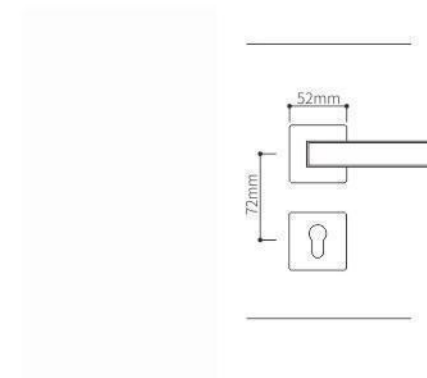

Door Handle

SEIZE THE FUTURE

ELITE

Zinc Alloy Split Lock Series

Door Handle

SEIZE THE FUTURE