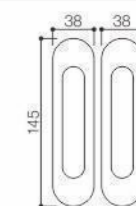

Material: Zinc-alloy

Select body:

Appy: Wooden doors/Metal doors

YM-2