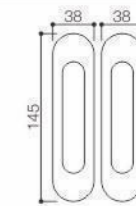

Material: Zinc-alloy

Select body:

Appy: Wooden doors/Metal doors

YM-2