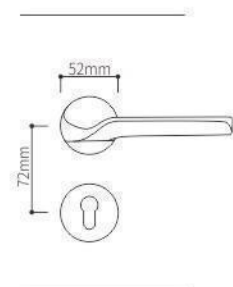

Door Handle

SEIZE THE FUTURE

ELITE

Zinc Alloy Split Lock Series

Door Handle

SEIZE THE FUTURE