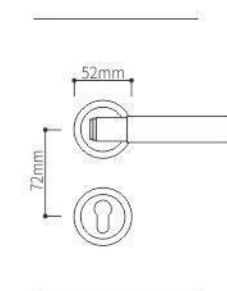

Zinc Alloy Split Lock Series

Z17171

Z17171

Z17171 PVD

Door Handle

SEIZE THE FUTURE

Z23255

Z23255