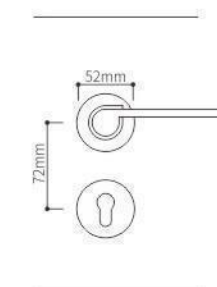

Door Handle

SEIZE THE FUTURE

ELITE

Zinc Alloy Split Lock Series

Door Handle

SEIZE THE FUTURE