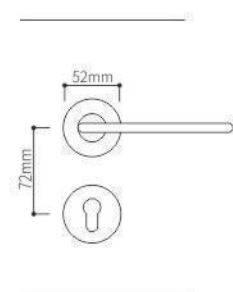

SEIZE THE FUTURE

Z0278

Z0278

Z0278

Z0278

Z0278 PVD

ELITE

Zinc Alloy Split Lock Series