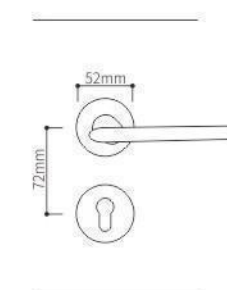

Door Handle

SEIZE THE FUTURE

ELITE

Zinc Alloy Split Lock Series

Z02131

Z02131

Z02131 PVD

Door Handle