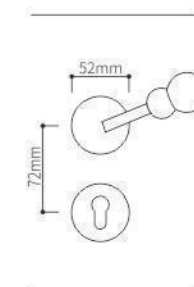

Z02241B

Z02241B

Z02241B

Z02241B

Door Handle

SEIZE THE FUTURE

ELITE

Zinc Alloy Split Lock Series