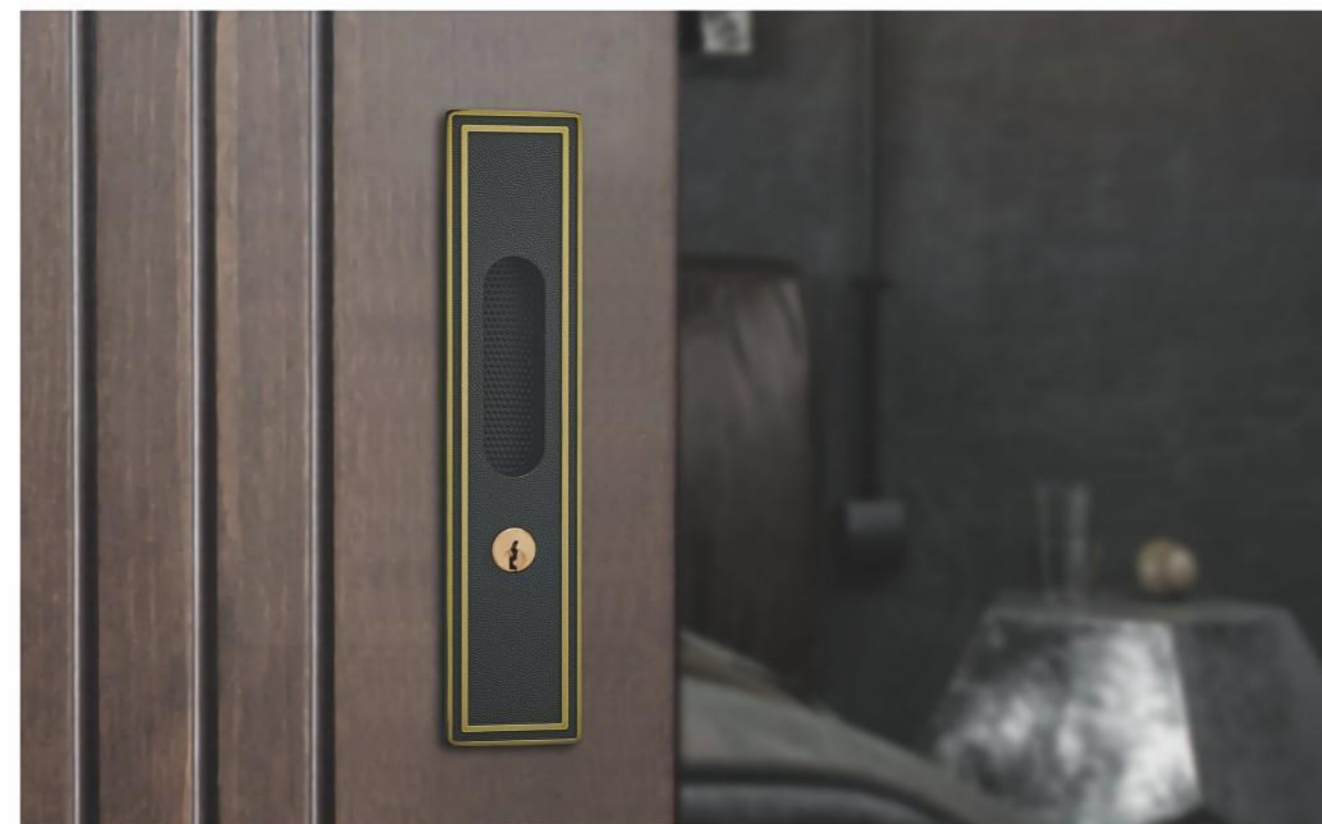

Door Handle

SEIZE THE FUTURE

YM-2

Material: Zinc-alloy

Select body:

Appy: Wooden doors/Metal doors

YM-2

Material: Zinc-alloy

Select body:

Appy: Wooden doors/Metal doors

Door Handle

SEIZE THE FUTURE

ELITE

Sliding door lock series

YM-3

Material: Zinc-alloy

Select body:

Appy: Wooden doors/Metal doors

YM-3

YM-3