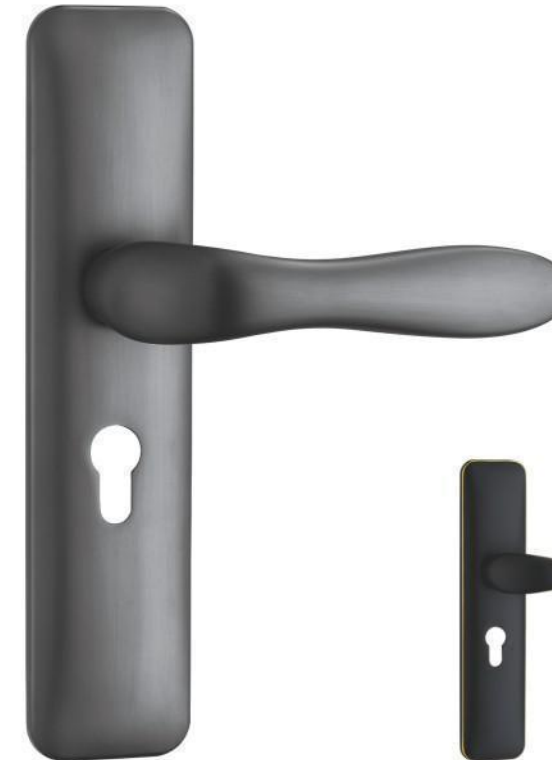

Z31846

ELITE

Zinc Alloy 50 Single Tongue Door Lock Series

Door Handle

SEIZE THE FUTURE

Z318117

Z318117

Door Handle

SEIZE THE FUTURE

Z318114

Z318114

ELITE

Zinc Alloy 50 Single Tongue Door Lock Series

Door Handle

SEIZE THE FUTURE

Z346104

Z3211

Door Handle

SEIZE THE FUTURE

ELITE

Zinc Alloy 50 Single Tongue Door Lock Series

509-99

X5507-20

X5507-20