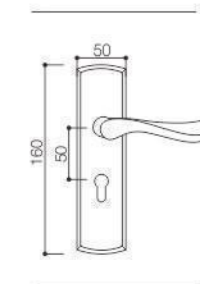

Door Handle

SEIZE THE FUTURE

Door Handle

SEIZE THE FUTURE

ELITE

Zinc Alloy 50 Single Tongue Door Lock Series