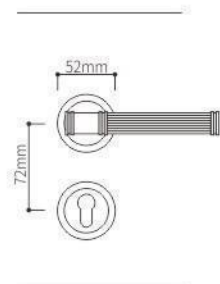

Door Handle

SEIZE THE FUTURE

Z1717C

Z17170 PVD

ELITE

Zinc Alloy Split Lock Series

Door Handle

SEIZE THE FUTURE