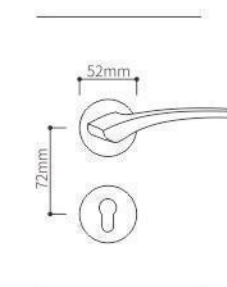

Door Handle

SEIZE THE FUTURE

ELITE

Zinc Alloy Split Lock Series

Door Handle

SEIZE THE FUTURE