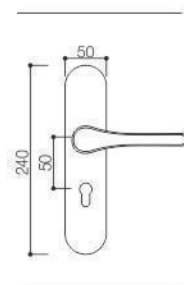

SEIZE THE FUTURE

Z53441

Z53441

Z53441

Z53441

ELITE

Zinc Alloy 50 Door Lock Series

Door Handle