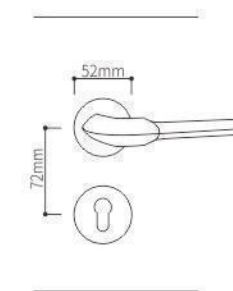

Door Handle

SEIZE THE FUTURE

ELITE

Zinc Alloy Split Lock Series