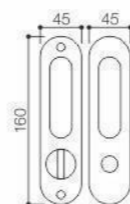

YM-2

Material: Zinc-alloy

Select body:

Appy: Wooden doors/Metal doors

YM-2