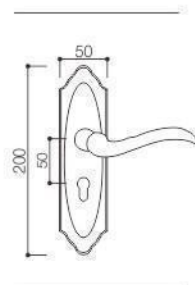

Door Handle

SEIZE THE FUTURE

Door Handle

SEIZE THE FUTURE

ELITE

Zinc Alloy 50 Single Tongue Door Lock Series