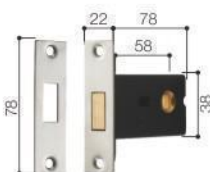

YX-0251

Material: Zinc-alloy

Select body:

Appy: Wooden doors/Metal doors

YX-0251