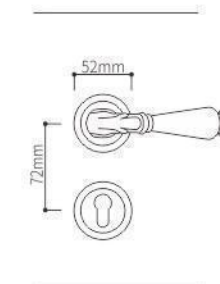

Door Handle

SEIZE THE FUTURE

ELITE

Zinc Alloy Split Lock Series

Door Handle

SEIZE THE FUTURE