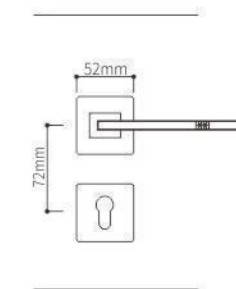

Z03130

Z03130

Z03130

Z03130

Z03130

Door Handle

SEIZE THE FUTURE

ELITE