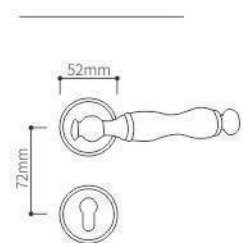

Door Handle

SEIZE THE FUTURE

ELITE

Zinc Alloy Split Lock Series

Door Handle

SEIZE THE FUTURE