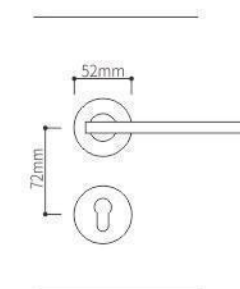

Door Handle

SEIZE THE FUTURE

ELITE

Zinc Alloy Split Lock Series

Z02164

Z02164

Z02164