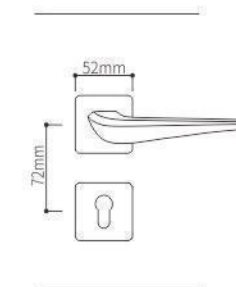

Door Handle

SEIZE THE FUTURE

ELITE

Zinc Alloy Split Lock Series

Door Handle

SEIZE THE FUTURE