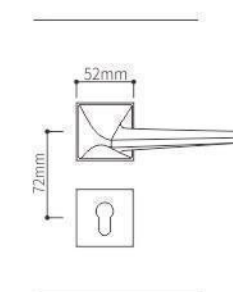

Door Handle

SEIZE THE FUTURE

ELITE

Zinc Alloy Split Lock Series

Door Handle

SEIZE THE FUTURE