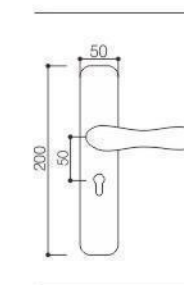

Door Handle

SEIZE THE FUTURE

ELITE

Zinc Alloy 50 Single Tongue Door Lock Series

Door Handle

SEIZE THE FUTURE