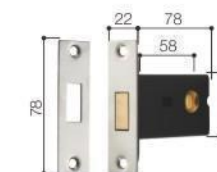

YX-0253

Material: Zinc-alloy

Select body:

Appy: Wooden doors/Metal doors

YX-0253