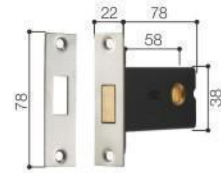

X5506-17

Door Handle

SEIZE THE FUTURE

YX-0156

Material: Zinc-alloy

Select body:

Appy: Wooden doors/Metal doors

YX-0156