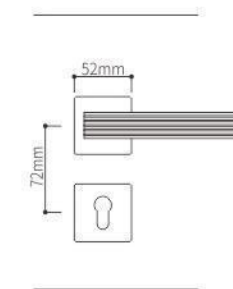

Door Handle

SEIZE THE FUTURE

ELITE

Zinc Alloy Split Lock Series