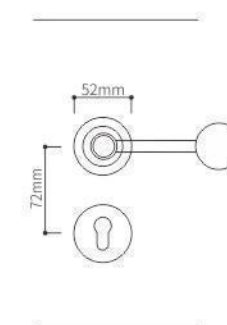

Z02237C

Z02237C

Z02237C

Z02237C

Door Handle

SEIZE THE FUTURE

ELITE

Zinc Alloy Split Lock Series