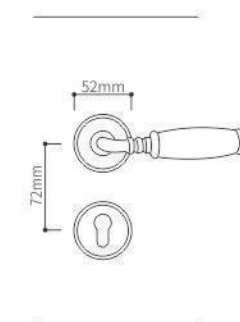

Z23274B

Z23274B

Z23274B

Z23274B

Door Handle

SEIZE THE FUTURE

ELITE

Zinc Alloy Split Lock Series