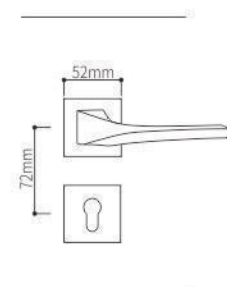

Z03103

Z03103 PVD

Z03103

Z03103

Z03103

ELITE

Zinc Alloy Split Lock Series

Door Handle