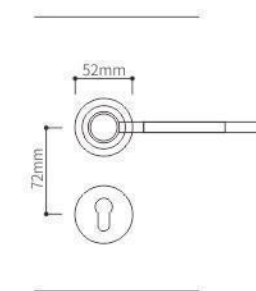

Door Handle

SEIZE THE FUTURE

ELITE

Zinc Alloy Split Lock Series