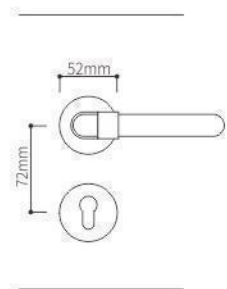

Door Handle

SEIZE THE FUTURE

Z0295

Z0295

Z0295

Z0295 PVC

ELITE

Zinc Alloy Split Lock Series