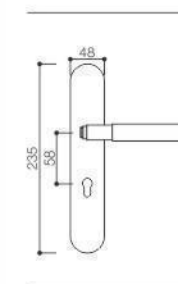

Door Handle

SEIZE THE FUTURE

ELITE

Zinc Alloy 58 Door Lock Series