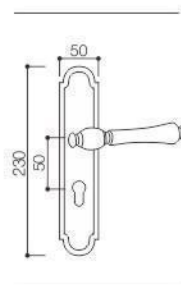

Z51922

Z51922

Z51922

Z51922

Door Handle

SEIZE THE FUTURE

ELITE

Zinc Alloy 50 Door Lock Series