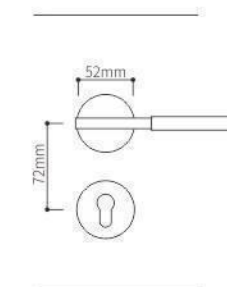

Door Handle

SEIZE THE FUTURE

ELITE

Zinc Alloy Split Lock Series

Door Handle

SEIZE THE FUTURE