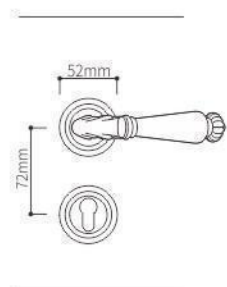

Door Handle

SEIZE THE FUTURE

Door Handle

SEIZE THE FUTURE

ELITE

Zinc Alloy Split Lock Series