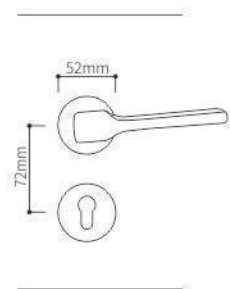

Z02276

Z02276

Z02276 PVD

Z02276

ELITE

Zinc Alloy Split Lock Series

Door Handle

SEIZE THE FUTURE