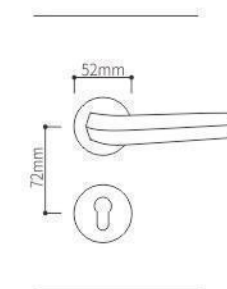

Z02220

Z02220

Z02220

Z02220

Door Handle

SEIZE THE FUTURE

ELITE

Zinc Alloy Split Lock Series