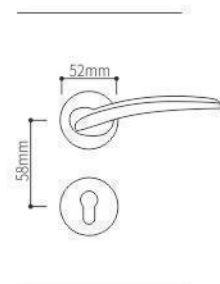

Door Handle

SEIZE THE FUTURE

Z0259

Z0259

Z0259

Z0259 PVD

ELITE

Zinc Alloy Split Lock Series