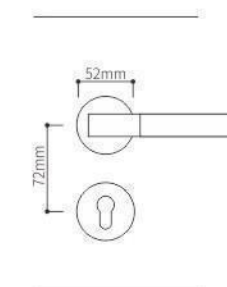

Door Handle

SEIZE THE FUTURE

Door Handle

SEIZE THE FUTURE

ELITE

Zinc Alloy Split Lock Series