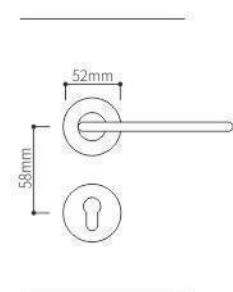

SEIZE THE FUTURE

Z0284

Z0284

Z0284

Z0284 PVD

ELITE

Zinc Alloy Split Lock Series

Door Handle