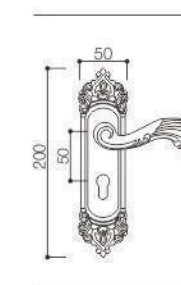

Door Handle

SEIZE THE FUTURE

ELITE

Zinc Alloy 50 Single Tongue Door Lock Series

Door Handle

SEIZE THE FUTURE