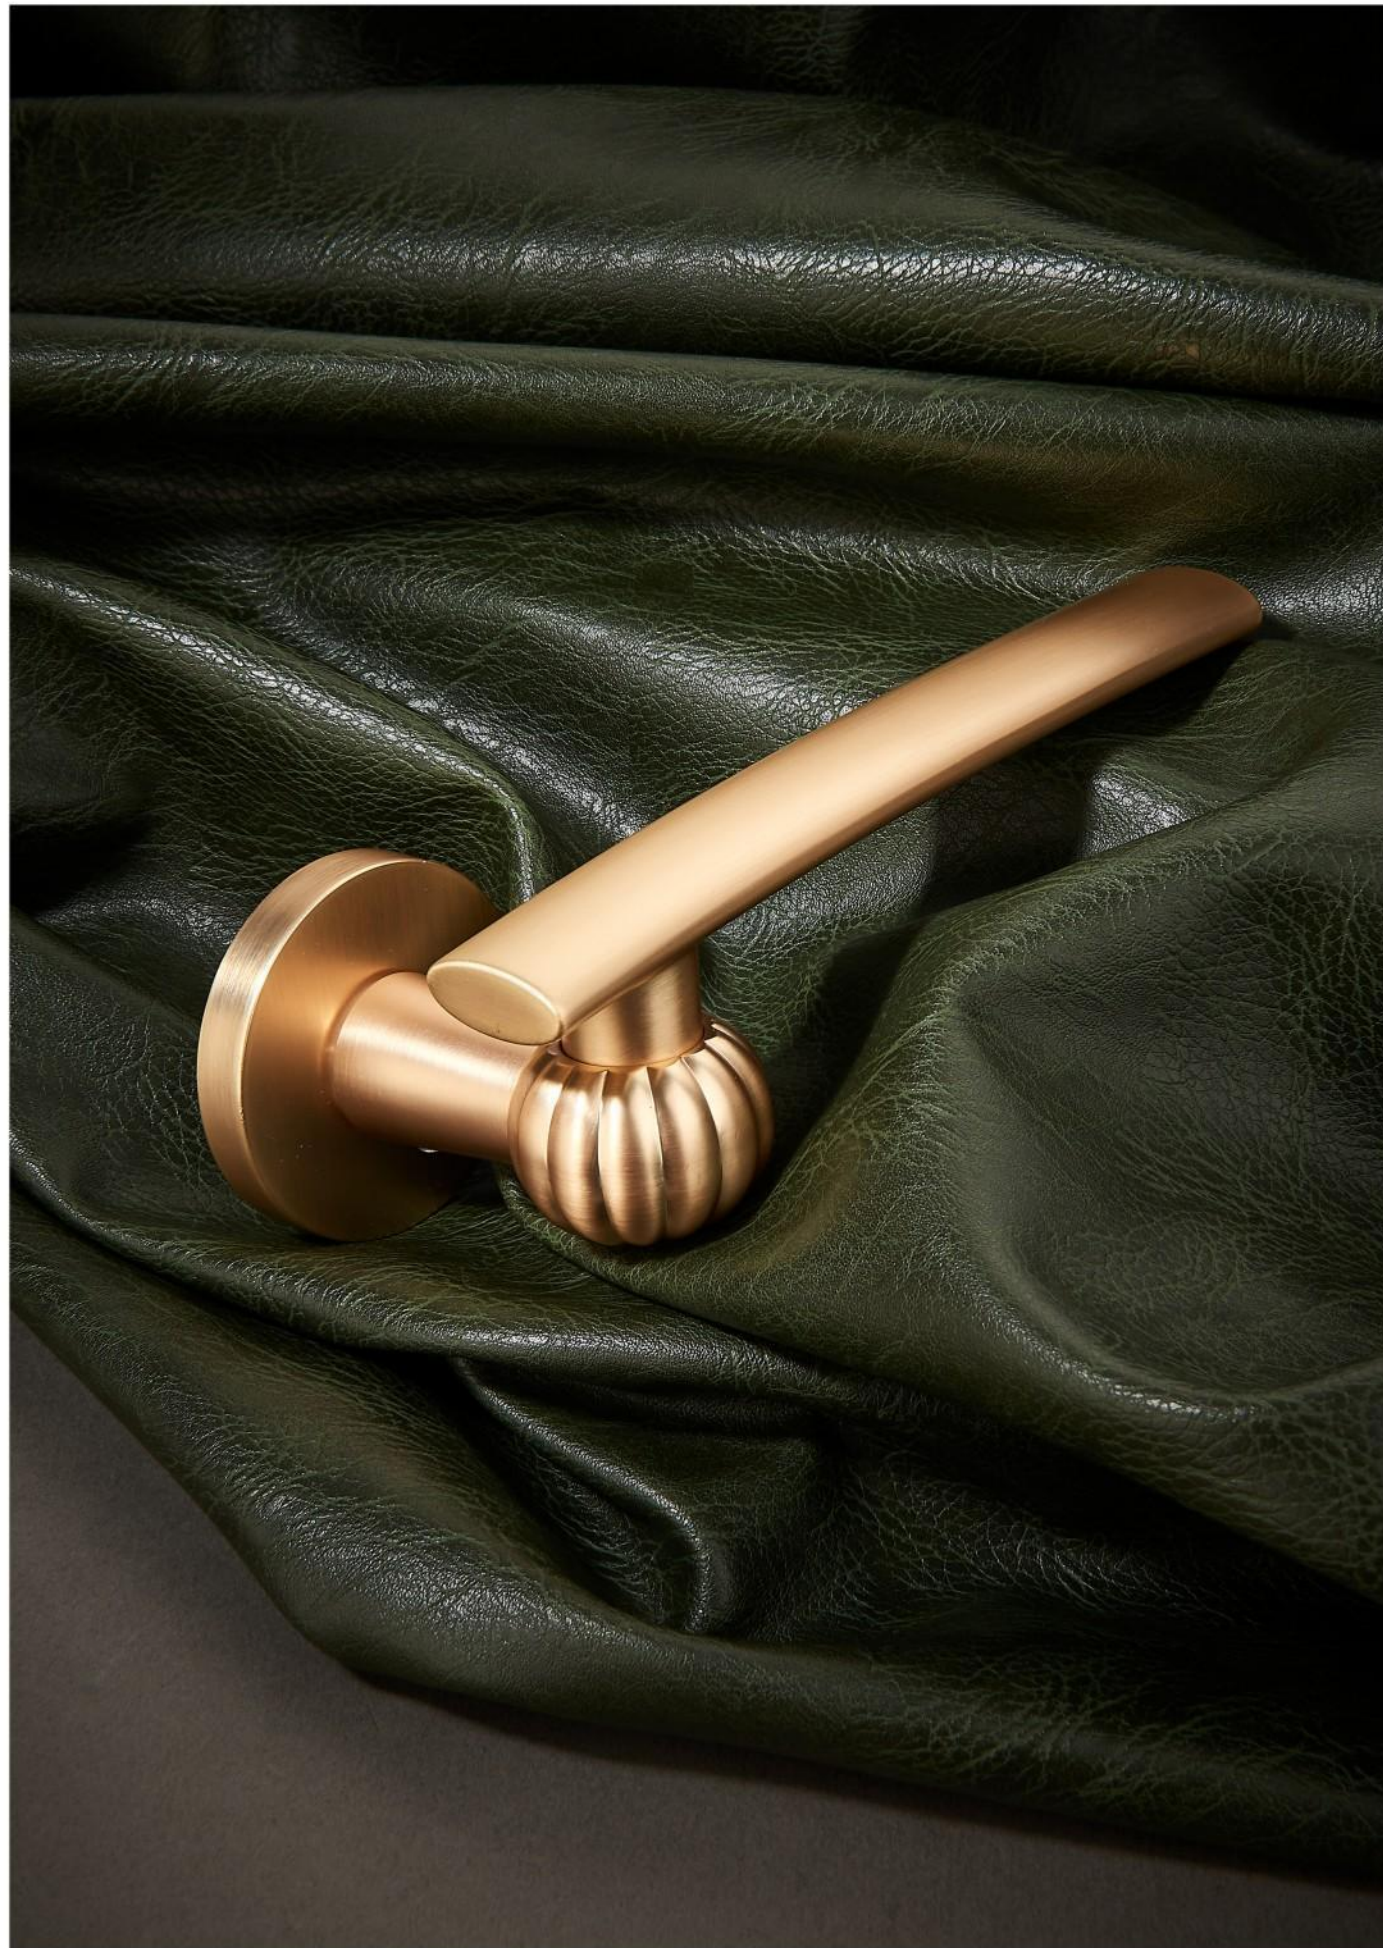

Zinc Alloy Split Lock Series

Z02222

Z02222

Z02222

Z022221

Door Handle

SEIZE THE FUTURE

ELITE