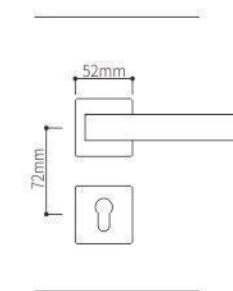

Door Handle

SEIZE THE FUTURE

ELITE

Zinc Alloy Split Lock Series