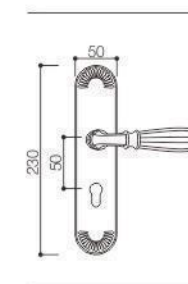

Door Handle

SEIZE THE FUTURE

ELITE

Zinc Alloy 50 Door Lock Series

Z53037

Z53037

Z53037

Z53138