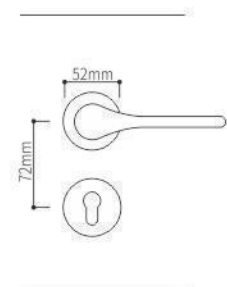

SEIZE THE FUTURE

Z0241

Z0241

Z0241 PVD

Z0241 PVD

Z0241

Door Handle

SEIZE THE FUTURE