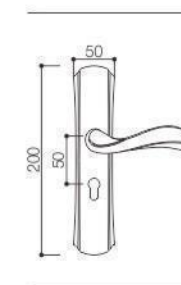

Door Handle

SEIZE THE FUTURE

Door Handle

SEIZE THE FUTURE

ELITE

Zinc Alloy 50 Single Tongue Door Lock Series