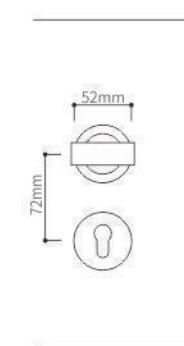

Z0256

Z0256

Z0256

Z0256

Z0256

Door Handle

SEIZE THE FUTURE

ELITE