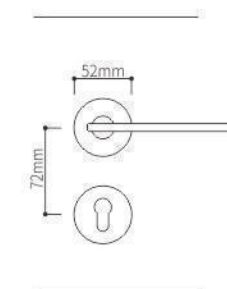

ELITE

Zinc Alloy Split Lock Series

Z02163

Z02163

Door Handle

SEIZE THE FUTURE

Z02180

Z02180