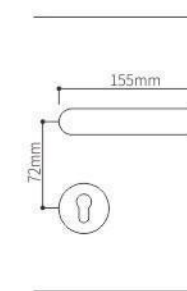

ST15

Door Handle

SEIZE THE FUTURE

ELITE

Zinc Alloy Split Lock Series

Z02243

Z02243

Z02243