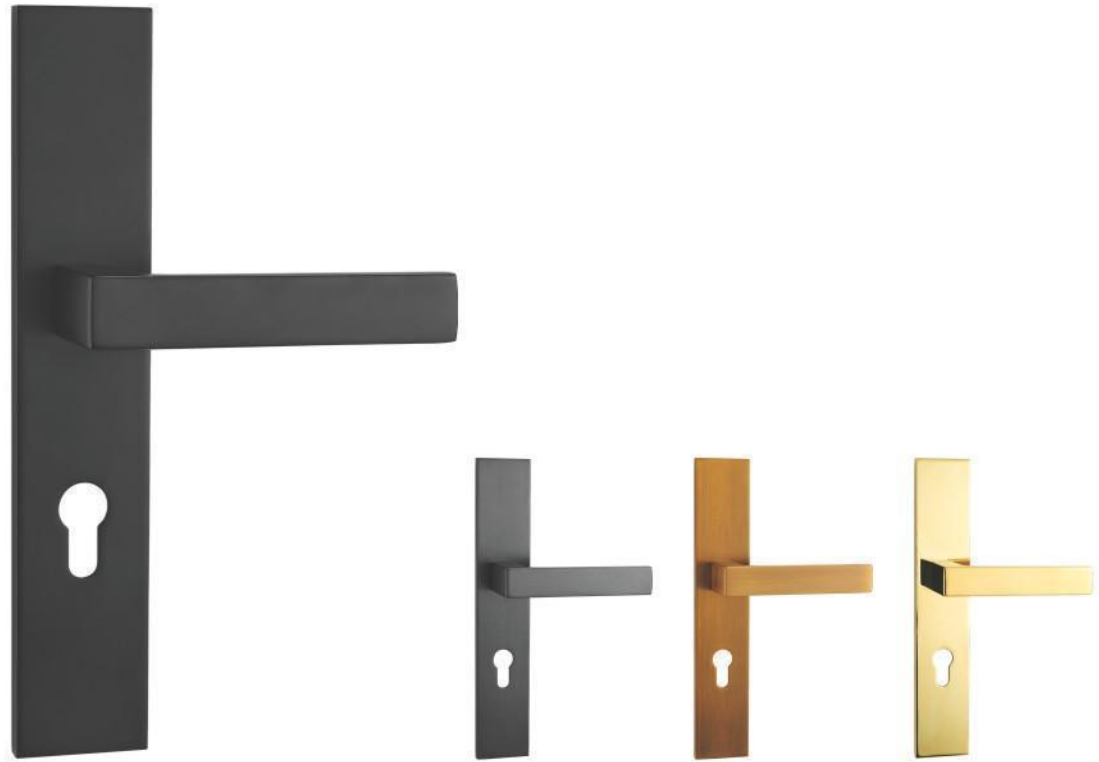

Door Handle

SEIZE THE FUTURE

7201-79

7201-79

7201-79

7201-79 PVD