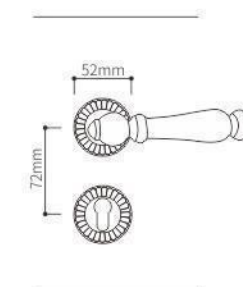

Zinc Alloy Split Lock Series

Z02272

Z02272

Z02272 PVD

Z02272

Door Handle

SEIZE THE FUTURE

ELITE