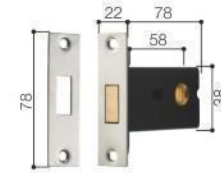

Door Handle

SEIZE THE FUTURE

ELITE

Invisible door lock series

YX-2357A

Material: Zinc-alloy

Select body:

Appy: Wooden doors/Metal doors