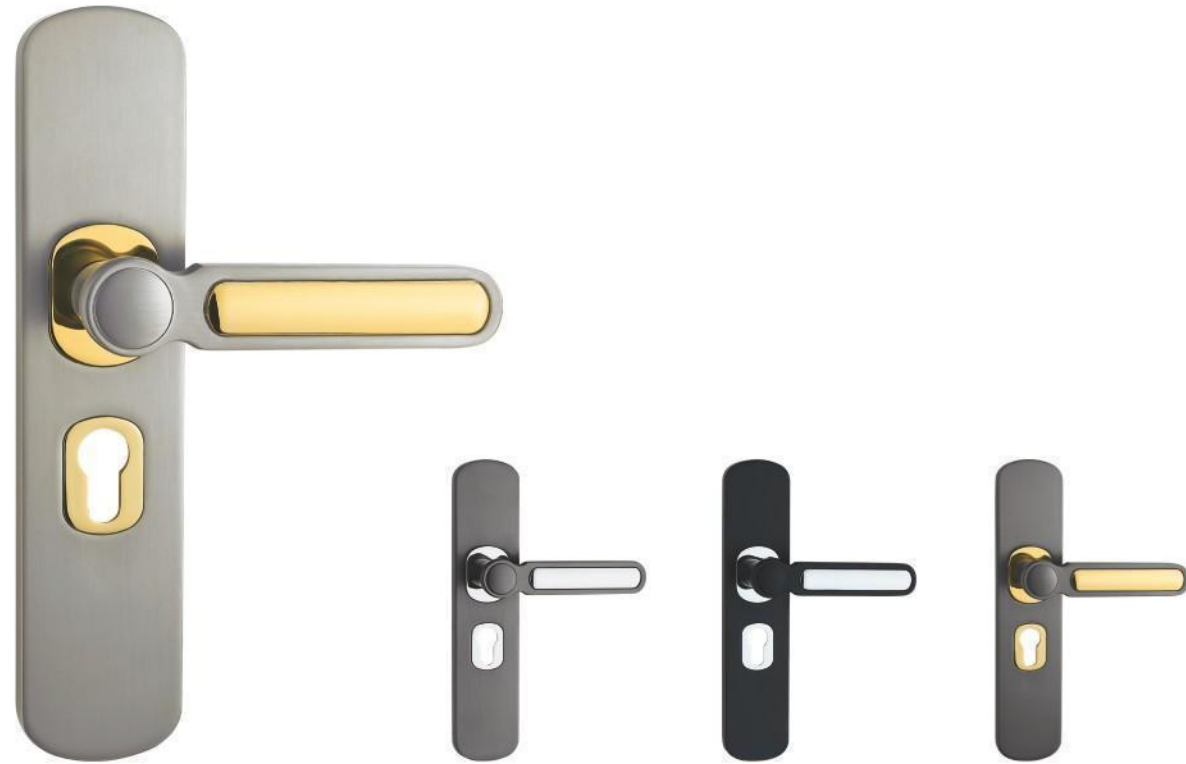

Door Handle

SEIZE THE FUTURE

Z53242

Z53242

Z53242

Z53242