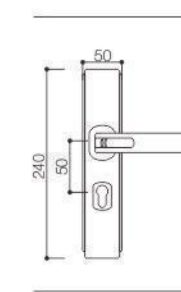

SEIZE THE FUTURE

ELITE

Zinc Alloy 50 Door Lock Series

Z53343

Z53343

Z53343

Z53343

Door Handle