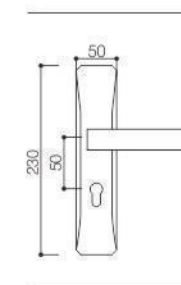

Door Handle

SEIZE THE FUTURE

Door Handle

SEIZE THE FUTURE

ELITE

Zinc Alloy 50 Door Lock Series