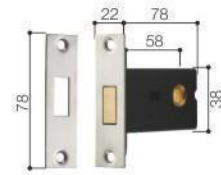

Door Handle

SEIZE THE FUTURE

ELITE

Invisible door lock series

YX-0355

Material: Zinc-alloy

Select body:

Appy: Wooden doors/Metal doors