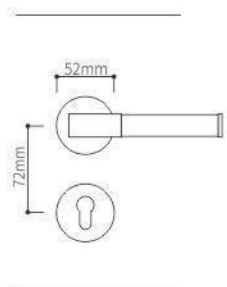

Z02248

Z02248

ELITE

Zinc Alloy Split Lock Series

Door Handle

SEIZE THE FUTURE

Z02101 PVD

Z02101