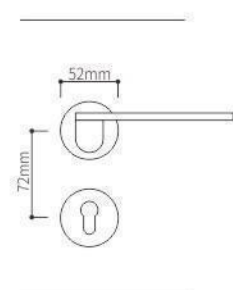

Door Handle

SEIZE THE FUTURE

Z0223

Z0223

Z0223

Z0223

ELITE

Zinc Alloy Split Lock Series