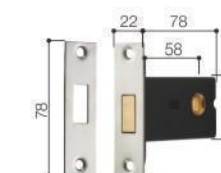

YX-2357B

YX-2357B

ELITE
Invisible door lock series

YX-0158

Material: Zinc-alloy
Select body:
Appy: Wooden doors/Metal doors

YX-0158

YX-0156

Material: Zinc-alloy
Select body:
Appy: Wooden doors/Metal doors