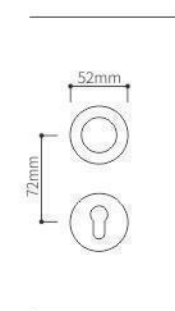

Zinc Alloy Split Lock Series

Z02230

Z02230

Z02230

Z02230

Z02230

Z02230

Door Handle