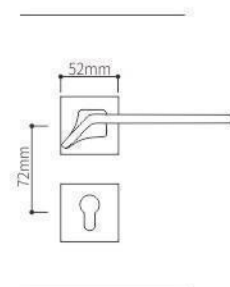

Door Handle

SEIZE THE FUTURE

Z03138

Z03138

Z03138

ELITE

Zinc Alloy Split Lock Series

Door Handle