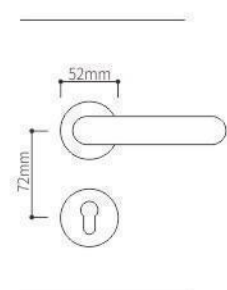

Door Handle

SEIZE THE FUTURE

ELITE

Zinc Alloy Split Lock Series

Door Handle

SEIZE THE FUTURE