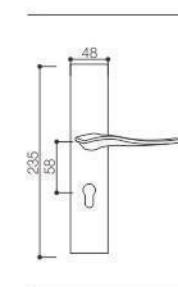

SEIZE THE FUTURE

ELITE

Zinc Alloy 58 Door Lock Series

Z5813-123

Z5813-123

Z5813-123 PVD

Door Handle

SEIZE THE FUTURE