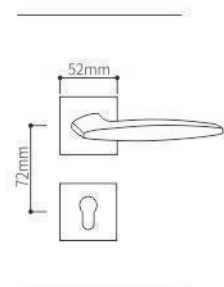

Z0272 PVD

Door Handle

SEIZE THE FUTURE

Z0387

Z0387

Z0387

ELITE

Zinc Alloy Split Lock Series