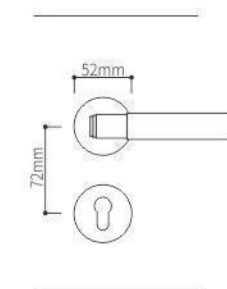

SEIZE THE FUTURE

ELITE

Zinc Alloy Split Lock Series

Z02174

Z02174 |

Z02174

Z02174

Z02174