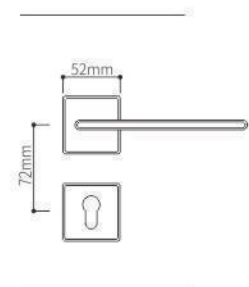

Z0970 ‡

Door Handle

SEIZE THE FUTURE

Z0971

Z0971

Z0971

Z0971

ELITE