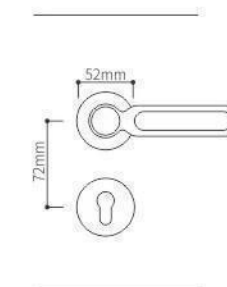

ELITE

Zinc Alloy Split Lock Series

Z0542

Z0542

Z0542

Door Handle

SEIZE THE FUTURE

Z0445 PVD,