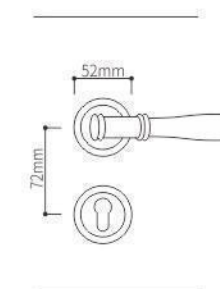

Door Handle

SEIZE THE FUTURE

Door Handle

SEIZE THE FUTURE

ELITE

Zinc Alloy Split Lock Series