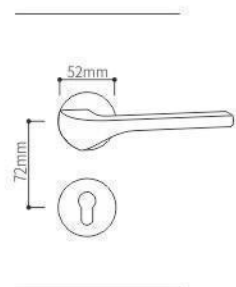

Door Handle

SEIZE THE FUTURE

ELITE

Zinc Alloy Split Lock Series

Door Handle

SEIZE THE FUTURE