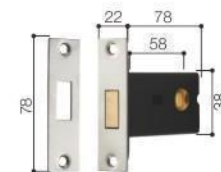

YX-2357A

YX-2357A

YX-2357A

YX-2357B

Material: Zinc-alloy

Select body:

Appy: Wooden doors/Metal doors

YX-2357B