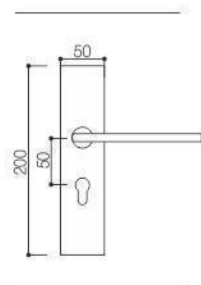

Door Handle

SEIZE THE FUTURE

ELITE

Zinc Alloy 50 Single Tongue Door Lock Series

Door Handle

SEIZE THE FUTURE