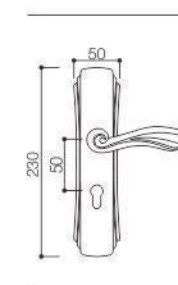

ELITE

Zinc Alloy 50 Door Lock Series

Z53955

Z53955

Z53955

Door Handle

SEIZE THE FUTURE

Z54067