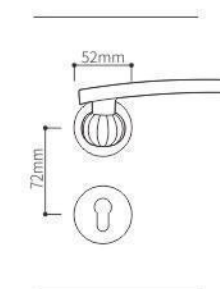

Zinc Alloy Split Lock Series

Z02223

Z02223

Z02223

Z02223 PVD

Door Handle

SEIZE THE FUTURE

ELITE