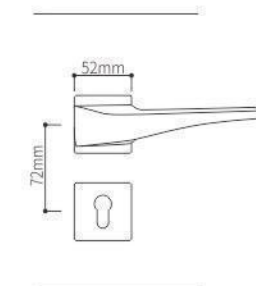

Zinc Alloy Split Lock Series

Z03161

Z03161

Z03161

Z03161

Door Handle

SEIZE THE FUTURE

ELITE