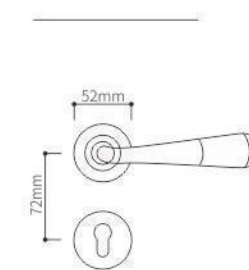

Door Handle

SEIZE THE FUTURE

ELITE

Zinc Alloy Split Lock Series