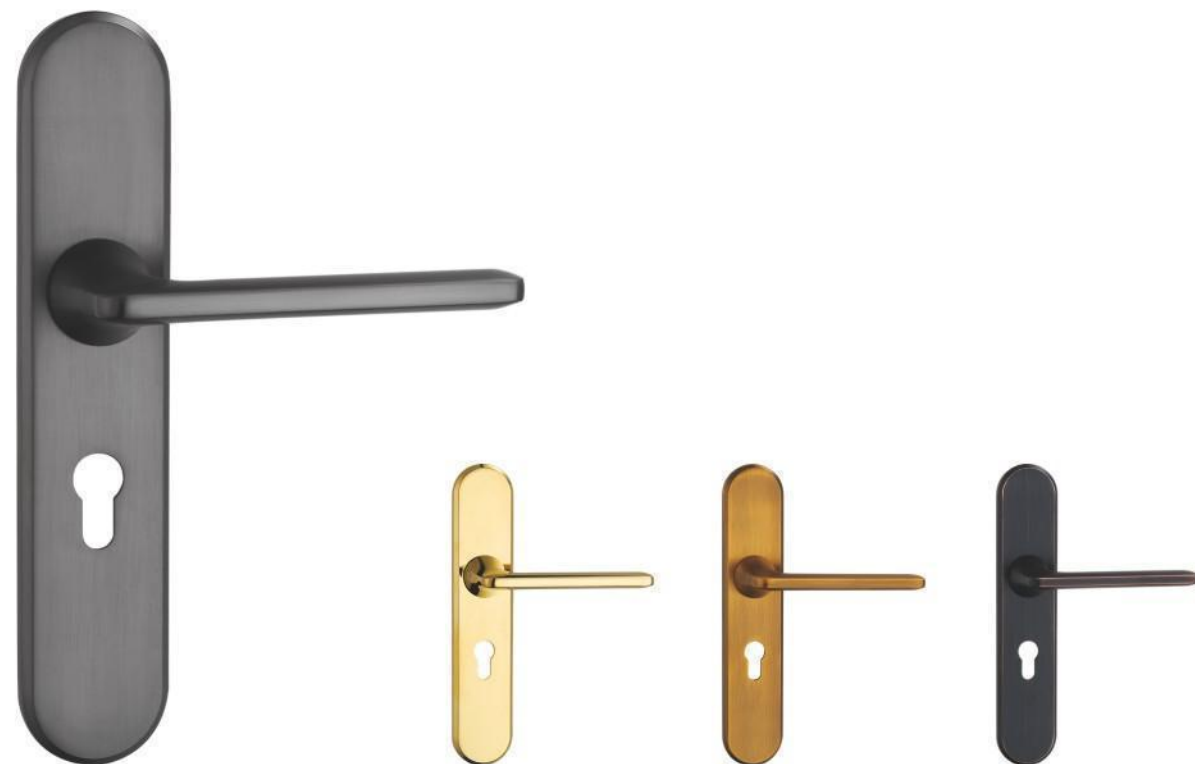

Z5815-128 PVD

Z5815-128

Z5815-128

Door Handle

SEIZE THE FUTURE

Z5816-78

Z5816-78 PVD

Z5816-78

Z5816-78

Door Handle

SEIZE THE FUTURE

ELITE

Zinc Alloy 58 Door Lock Series

Z5816-80 PVD

Z5816-80

Z5816-80