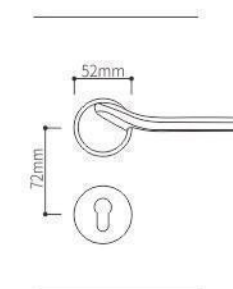

Door Handle

SEIZE THE FUTURE

ELITE

Zinc Alloy Split Lock Series

Door Handle

SEIZE THE FUTURE