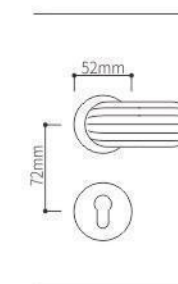

Door Handle

SEIZE THE FUTURE

ELITE

Zinc Alloy Split Lock Series

Z02208

Z02208

Z02208¹

Z02208 PVD