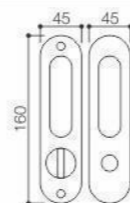

Door Handle

SEIZE THE FUTURE

YM-2

Material: Zinc-alloy

Select body:

Appy: Wooden doors/Metal doors

YM-2

Material: Zinc-alloy

Select body:

Appy: Wooden doors/Metal doors

YM-2

Door Handle

SEIZE THE FUTURE

ELITE

Sliding door lock series

YM-3

Material: Zinc-alloy

Select body:

Appy: Wooden doors/Metal doors