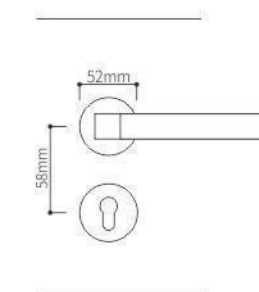

SEIZE THE FUTURE

Z0285

Z0285

Z0285

Z0285 PVD

Door Handle

SEIZE THE FUTURE

ELITE