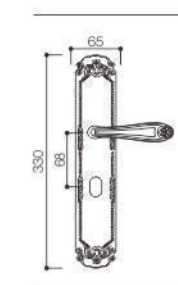

6809-09 ii

Door Handle

SEIZE THE FUTURE

ELITE

Zinc Alloy 68 Door Lock Series

6808-18

6808-18 i

6808-18 ii