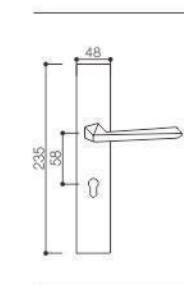

Door Handle

SEIZE THE FUTURE

ELITE

Zinc Alloy 58 Door Lock Series

Door Handle

SEIZE THE FUTURE