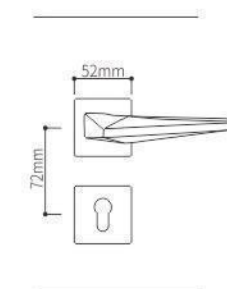

Door Handle

SEIZE THE FUTURE

ELITE

Zinc Alloy Split Lock Series