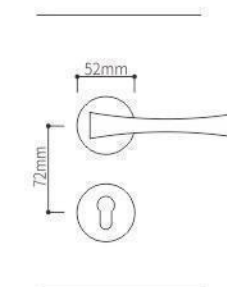

Z02196

ELITE

Zinc Alloy Split Lock Series

Door Handle

SEIZE THE FUTURE

Z02198 PVD

Z02198

Z02198 i