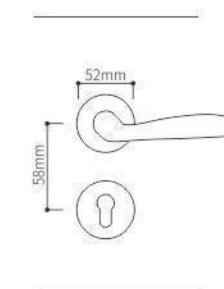

Zinc Alloy Split Lock Series

Door Handle

SEIZE THE FUTURE

Z0247 PVD

Z0247

Z0247

Z0247

Z0247