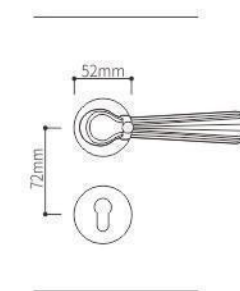

Z02221

Z02221

Z02221

Z02221 PVD

Z02221

Door Handle

SEIZE THE FUTURE

ELITE