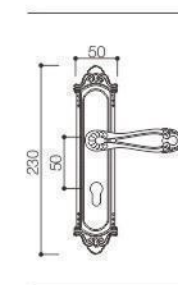

Door Handle

SEIZE THE FUTURE

ELITE

Zinc Alloy 50 Door Lock Series

Door Handle

SEIZE THE FUTURE