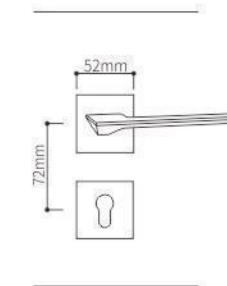

Door Handle

SEIZE THE FUTURE

ELITE

Zinc Alloy Split Lock Series

Door Handle

SEIZE THE FUTURE