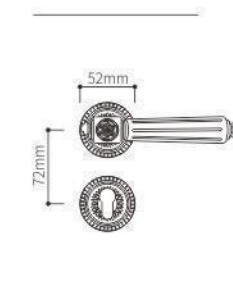

Door Handle

SEIZE THE FUTURE

ELITE

Zinc Alloy Split Lock Series

Door Handle

SEIZE THE FUTURE