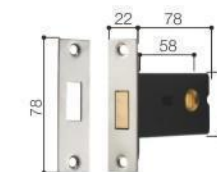

YX-0253

Material: Zinc-alloy

Select body:

Appy: Wooden doors/Metal doors

YX-0253