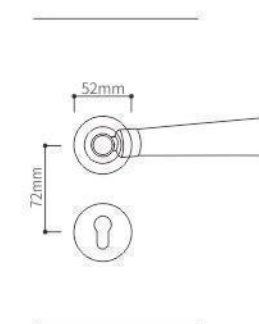

Door Handle

SEIZE THE FUTURE

ELITE

Zinc Alloy Split Lock Series