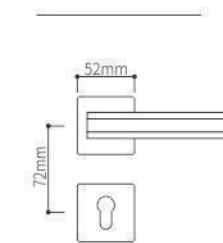

Door Handle

SEIZE THE FUTURE

ELITE

Zinc Alloy Split Lock Series

Door Handle

SEIZE THE FUTURE