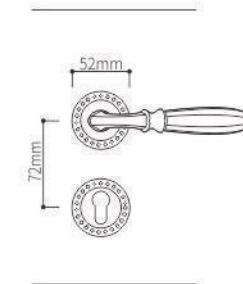

Z22-211 PVD

Z22-211

Door Handle

SEIZE THE FUTURE

ELITE

Zinc Alloy Split Lock Series

Z2137

Z2137