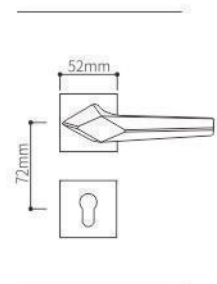

Z03106

Z03106

Z03106

Z03106 PVD

ELITE

Zinc Alloy Split Lock Series

Door Handle

SEIZE THE FUTURE