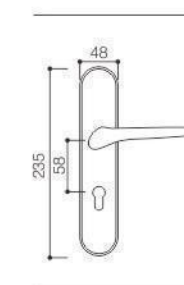

Door Handle

SEIZE THE FUTURE

Door Handle

SEIZE THE FUTURE

ELITE

Zinc Alloy 58 Door Lock Series