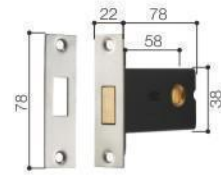

YX-0156

YX-0156

Door Handle

SEIZE THE FUTURE

YX-21238

Material: Zinc-alloy

Select body:

Appy: Wooden doors/Metal doors