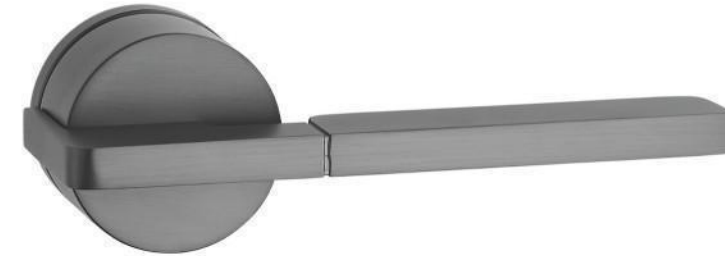

Z03106

Z03106

Z03106

Z03106 PVD

ELITE

Zinc Alloy Split Lock Series

Door Handle

SEIZE THE FUTURE