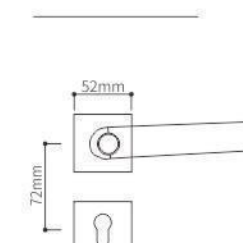

Door Handle

SEIZE THE FUTURE

ELITE

Zinc Alloy Split Lock Series

Door Handle

SEIZE THE FUTURE