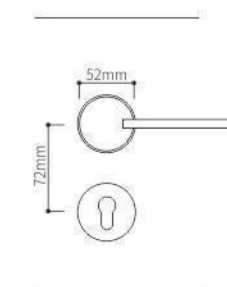

Door Handle

SEIZE THE FUTURE

ELITE

Zinc Alloy Split Lock Series

Door Handle

SEIZE THE FUTURE