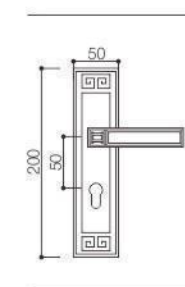

SEIZE THE FUTURE

ELITE

Zinc Alloy 50 Single Tongue Door Lock Series

Z3909

Z3909

Z3909

Z3909

Door Handle