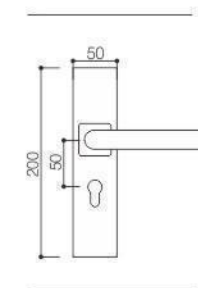

Z31846

ELITE

Zinc Alloy 50 Single Tongue Door Lock Series

Door Handle

SEIZE THE FUTURE

Z318117

Z318117

Door Handle