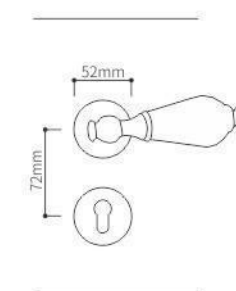

Z0293

Z0293

Door Handle

SEIZE THE FUTURE

ELITE

Zinc Alloy Split Lock Series

Z23266 PVD

Z23266