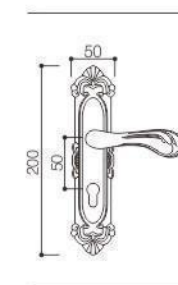

Door Handle

SEIZE THE FUTURE

Door Handle

SEIZE THE FUTURE

ELITE

Zinc Alloy 50 Single Tongue Door Lock Series