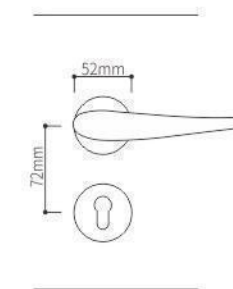

Zinc Alloy Split Lock Series

Z02222

Z02222

Z02222

Z022221

Door Handle

SEIZE THE FUTURE

ELITE