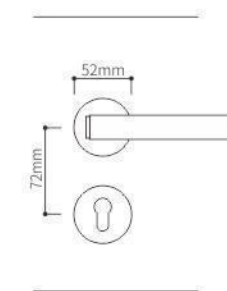

ST15

Door Handle

SEIZE THE FUTURE

ELITE

Zinc Alloy Split Lock Series

Z02243

Z02243

Z02243