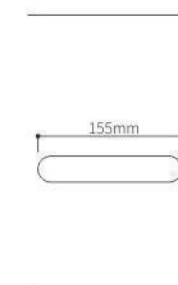

Door Handle

SEIZE THE FUTURE

ELITE

Ecological door lock series