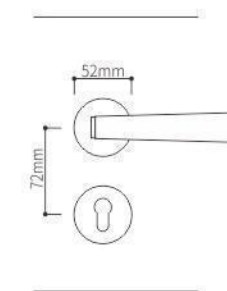

Door Handle

SEIZE THE FUTURE

ELITE

Zinc Alloy Split Lock Series

Z02199

Z02199

Z02199

Door Handle