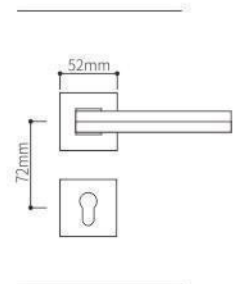

Z0440

Door Handle

SEIZE THE FUTURE

Z0375

Z0375

Z0375

ELITE

Zinc Alloy Split Lock Series