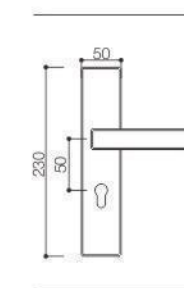

Door Handle

SEIZE THE FUTURE

Door Handle

SEIZE THE FUTURE

ELITE

Zinc Alloy 50 Door Lock Series