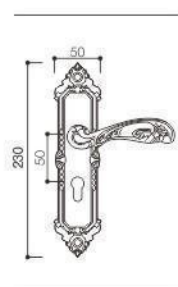

Door Handle

SEIZE THE FUTURE

ELITE

Zinc Alloy 50 Door Lock Series

Door Handle

SEIZE THE FUTURE