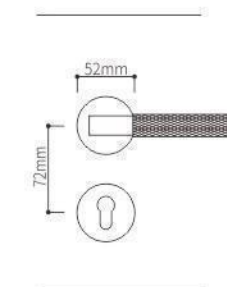

Z02215

Door Handle

SEIZE THE FUTURE

ELITE

Zinc Alloy Split Lock Series

Z02218

Z02218

Z02218