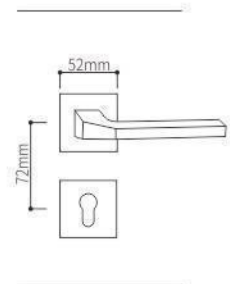

SEIZE THE FUTURE

Z0399

Z0399

Z0399

Z0399

ELITE

Zinc Alloy Split Lock Series

Door Handle