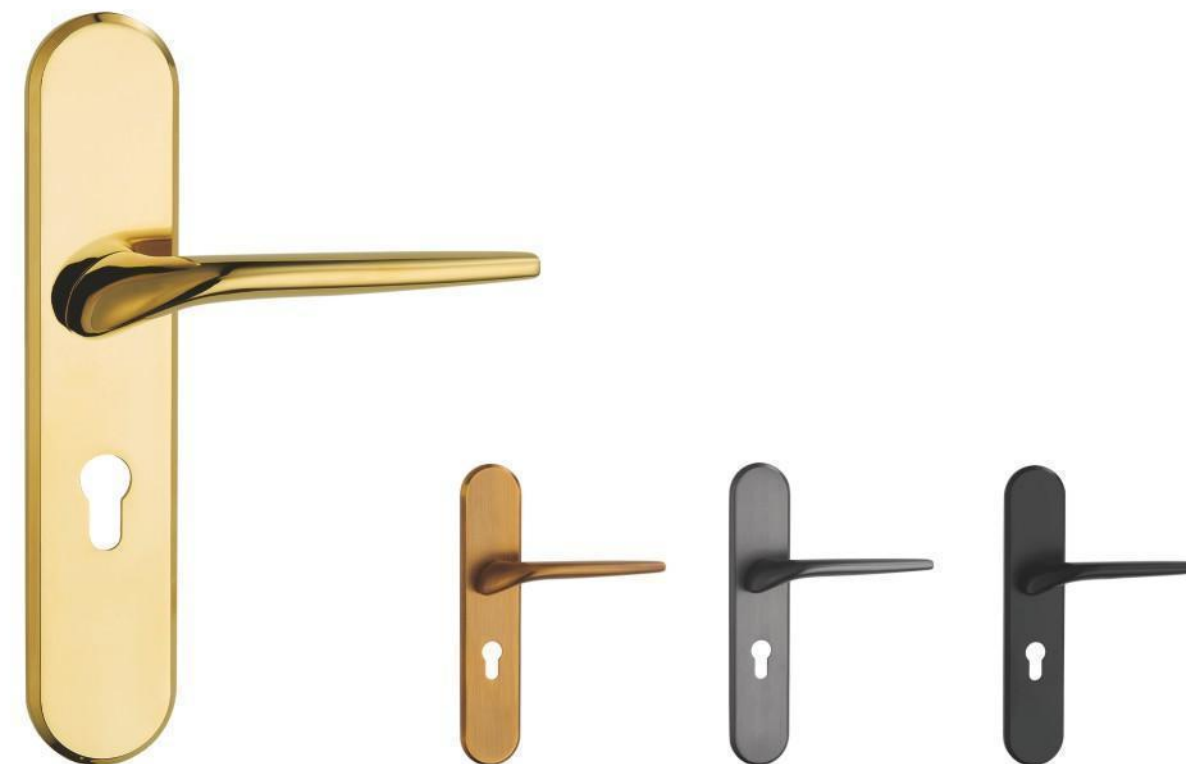

Z5816-78

Door Handle

SEIZE THE FUTURE

ELITE

Zinc Alloy 58 Door Lock Series

Z5816-80 PVD

Z5816-80

Z5816-80