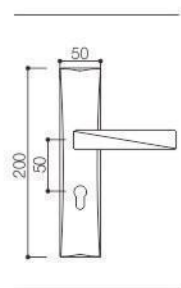

Z30955

Door Handle

SEIZE THE FUTURE

Z31013

Z31013

Z31013

ELITE

Zinc Alloy 50 Single Tongue Door Lock Series