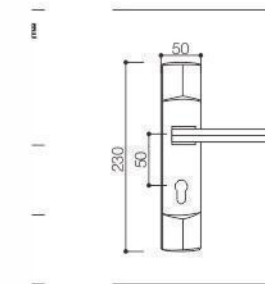

Door Handle

SEIZE THE FUTURE

ELITE

Zinc Alloy 50 Door Lock Series

Door Handle

SEIZE THE FUTURE