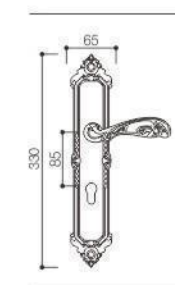

ZINC ALLOY 85
DOOR LOCK SERIES

Door Handle

SEIZE THE FUTURE

ELITE

Zinc Alloy 85 Door Lock Series