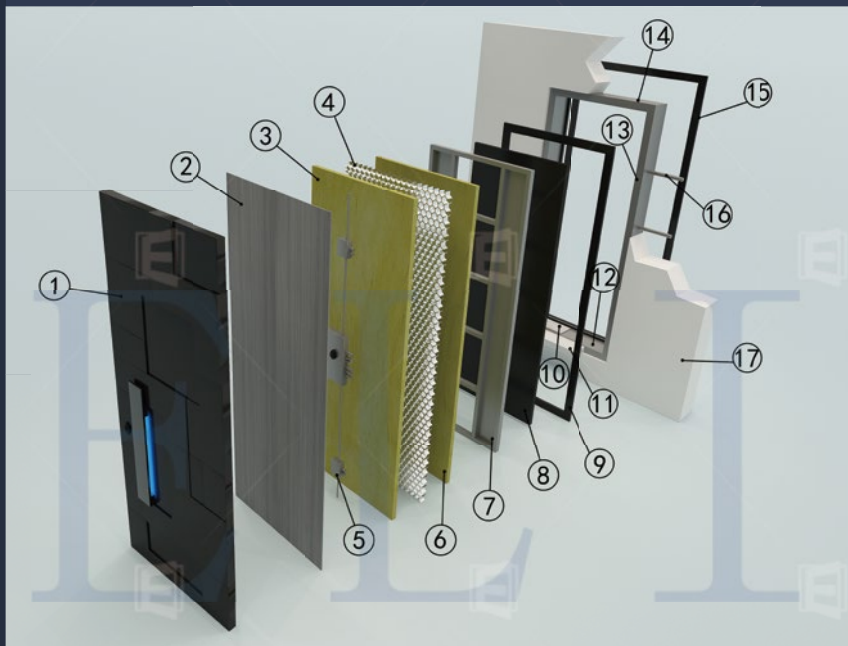

The flexibility of manual customization to customize your unique taste

There are no restrictions on material selection.

Combine your budget and style to create the door that best suits your project.

STRUCTURE SHOW

ELITE ENTRY DOORS

Material and structure customization to achieve the functional effects you want.

- 1. Door frame fixing elements
- 2&3. Outside Architrave
- 4. Steel skeleton
- 5. Closed bended metal construction
- 6&8. Internal wooden panel
- 7. Security/Multi door lock system
- 9. 304/1.2 or 304/1.5 Stainless steel door frame
- 10. Waterproof, soundproof, Insect proof threshold
- 11&15. External 1.0/1.2mm 304 stainless steel sheet
- 12. Thermal insulation, sound insulation high density foam filling (Function Customizable)
- 13. Wall
- 14&16. Latch chain-catch
- 17. Floor spring/Use normal hinge/Hidden hinge