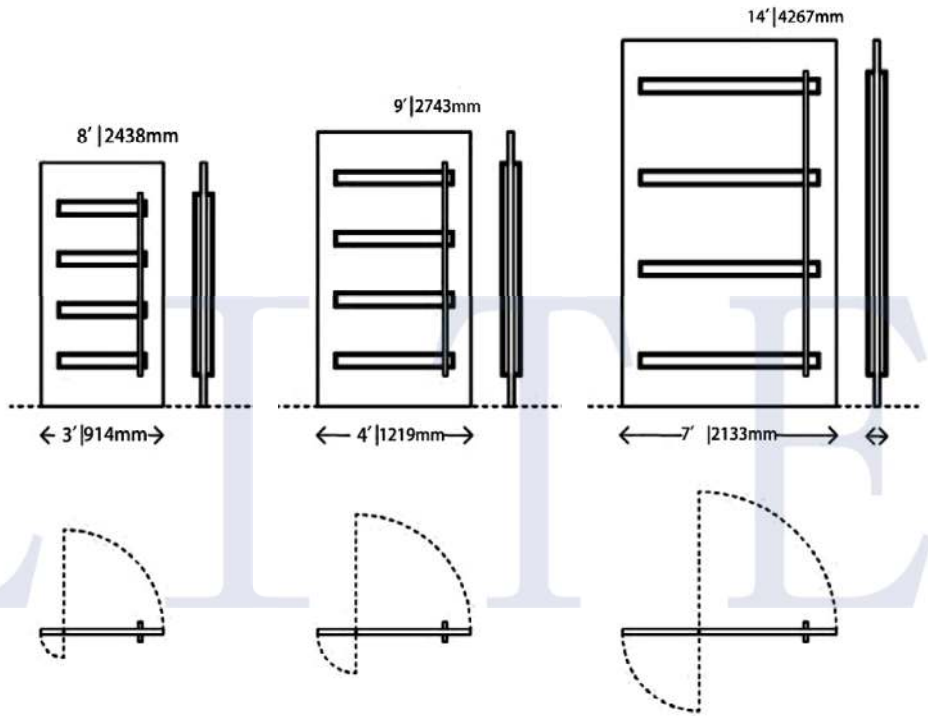

Customized Introduction

ELITE ENTRY DOORS

Size customization

The maximum height can reach 7m

Design customization

Color customization

Pure color

Wood color