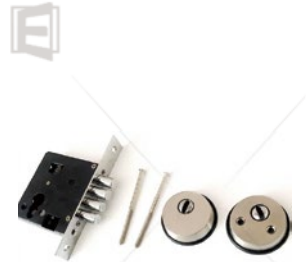

ELITE ENTRY DOORS

Standard lock

American lock

Roller lock

Anti-theft auxiliary lock

Smart lock-Split lock

Smart lock-Conjoined lock (face recognition)

Mortice lock/Lock body

Standard long handle

Embedded long handle smart lock

Multi-point lock

Solid wood handle

Induction LED aluminum handle

LED Embedded handle

Heavy Duty Pivot hinge

Standard brass flag hinge

Upgrade brass flag hinge

Standard heavy duty hidden hinge

Upgrade heavy duty hidden hinge