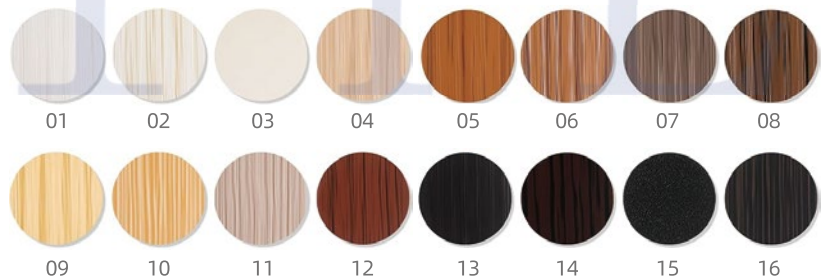

Customized Introduction

ELITE ENTRY DOORS

Size customization

The maximum height can reach 7m

Design customization

Color customization

Pure color

Wood color