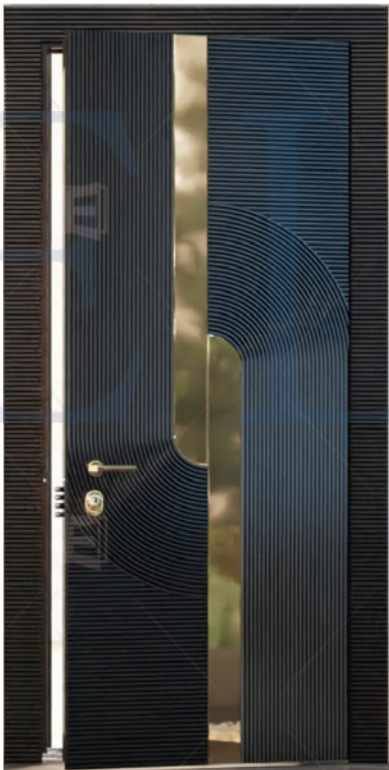

Style: Pivot/Hinge Door
Door size: Customizable
Material: Cast aluminum/Wood
Insulation options: Non-thermal break /Thermal break
Door color: Customizable

HTED75

Style: Pivot/Hinge Door
Door size: Customizable
Material: Cast aluminum/Wood
Insulation options: Non-thermal break /Thermal break
Door color: Customizable