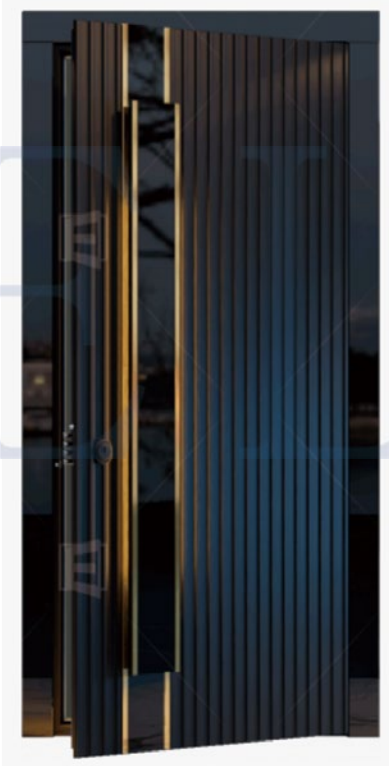

HTED73

Style: Pivot/Hinge Door
Door size: Customizable
Material: Cast aluminum/Wood
Insulation options: Non-thermal break /Thermal break
Door color: Customizable

Style: Pivot/Hinge Door
Door size: Customizable
Material: Cast aluminum/Wood
Insulation options: Non-thermal break /Thermal break
Door color: Customizable