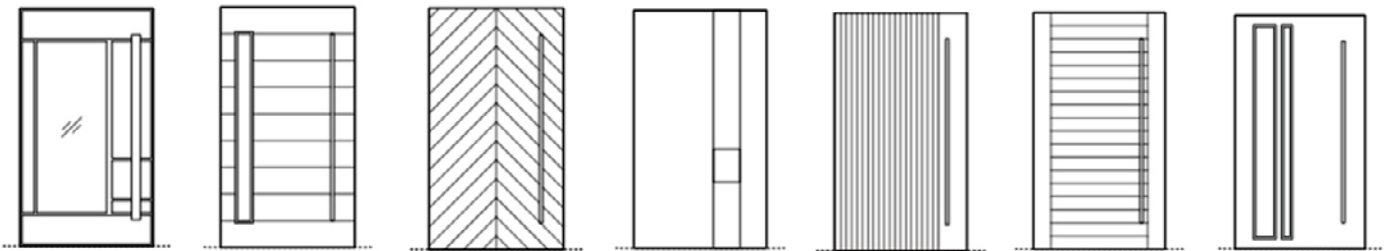

Customized Introduction

ELITE ENTRY DOORS

Size customization

The maximum height can reach 7m

Design customization

Color customization

Pure color

Wood color