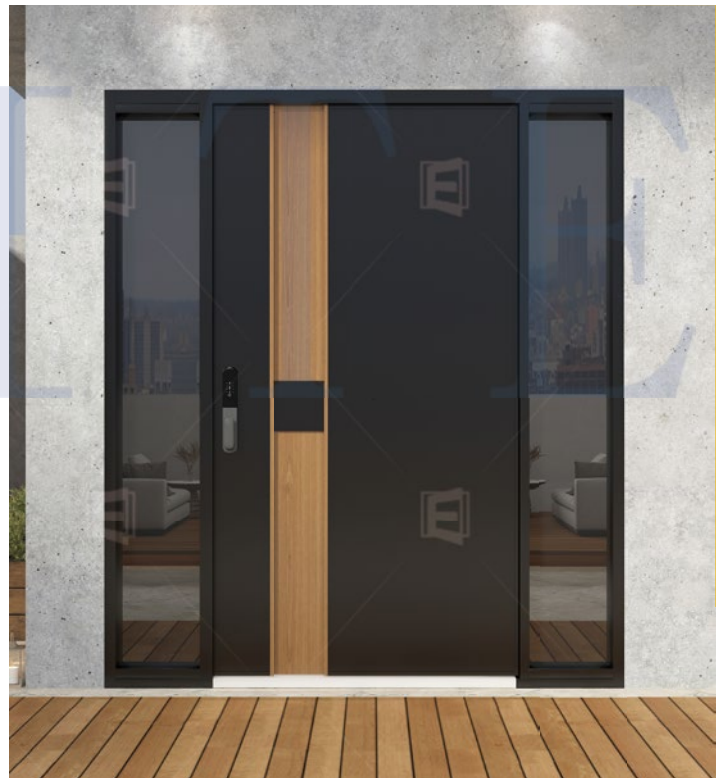

Style: Pivot/Hinge Door

Door size: Customizable

Insulation options: Non-thermal break/Thermal break

Material: Cast aluminum/Stainless steel/Wood

Door color: Customizable

HTED42