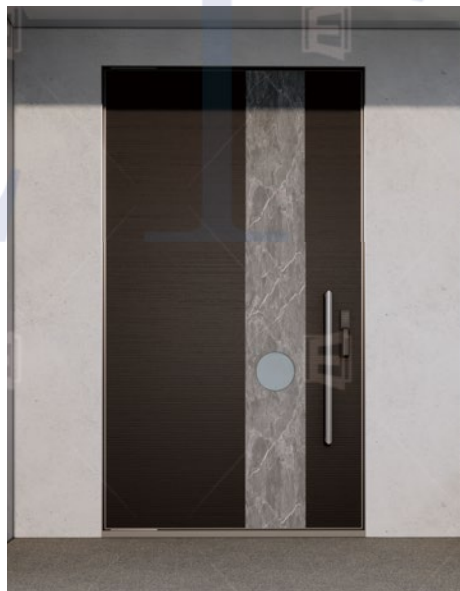

Style: Pivot/Hinge Door

Door size: Customizable

Material: Cast aluminum/Stainless steel/Wood

Insulation options: Non-thermal break/Thermal break

Door color: Customizable

HTED64