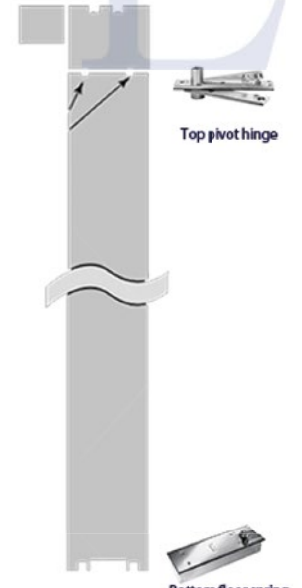

HTED83 **Material:** Cast aluminum/Wood
Insulation options: Non-thermal break/Thermal break

06

Wooden Design

series

ELITE

ENTRY DOORS 2024 COLLECTION

HITECH WOODEN ENTRANCE DOOR CUSTOM

ELITE ENTRY DOORS

FRONT VIEW

OPENING VIEW

SIDE VIEW

Structure

FUNCTION CUSTOM

Waterproof

Thermal Shock Resistant

Sunproof