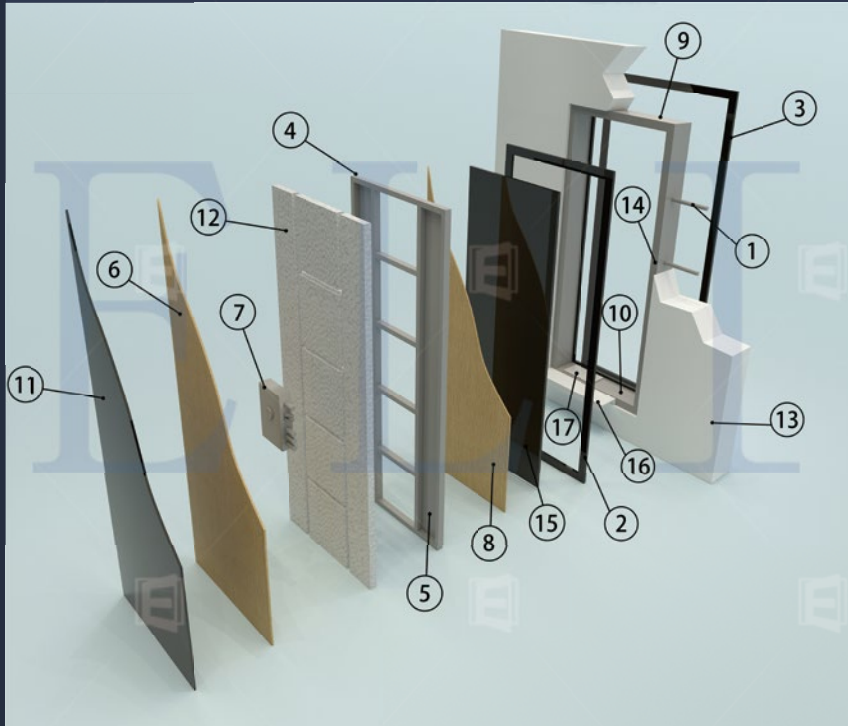

The flexibility of manual customization to customize your unique taste

There are no restrictions on material selection.

Combine your budget and style to create the door that best suits your project.

STRUCTURE SHOW

ELITE ENTRY DOORS

Material and structure customization to achieve the functional effects you want.

- 1. Door frame fixing elements
- 2&3. Outside Architrave
- 4. Steel skeleton
- 5. Closed bended metal construction
- 6&8. Internal wooden panel
- 7. Security/Multi door lock system
- 9. 304/1.2 or 304/1.5 Stainless steel door frame
- 10. Waterproof, soundproof, Insect proof threshold
- 11&15. External 1.0/1.2mm 304 stainless steel sheet
- 12. Thermal insulation, sound insulation high density foam filling (Function Customizable)
- 13. Wall
- 14&16. Latch chain-catch
- 17. Floor spring/Use normal hinge/Hidden hinge