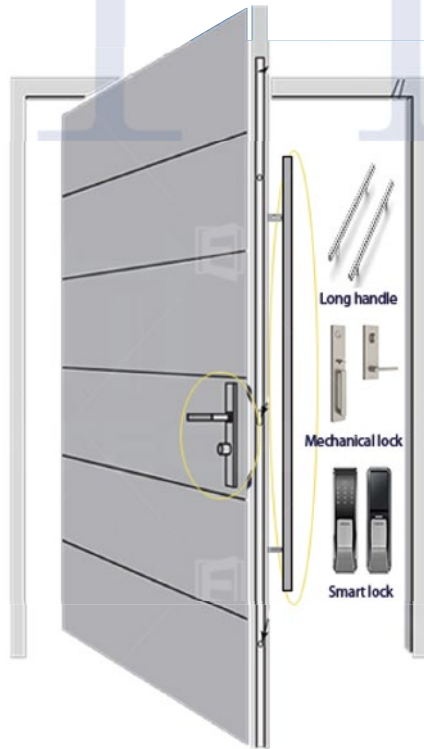

OPENING VIEW